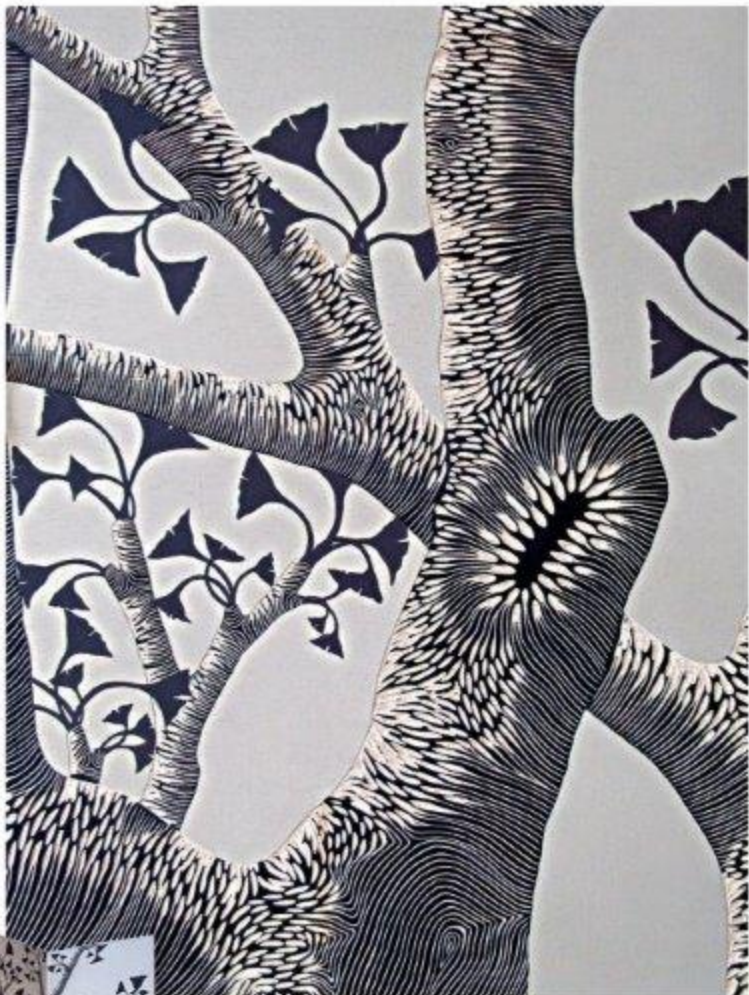

WALL PANEL

from
PLYWOOD